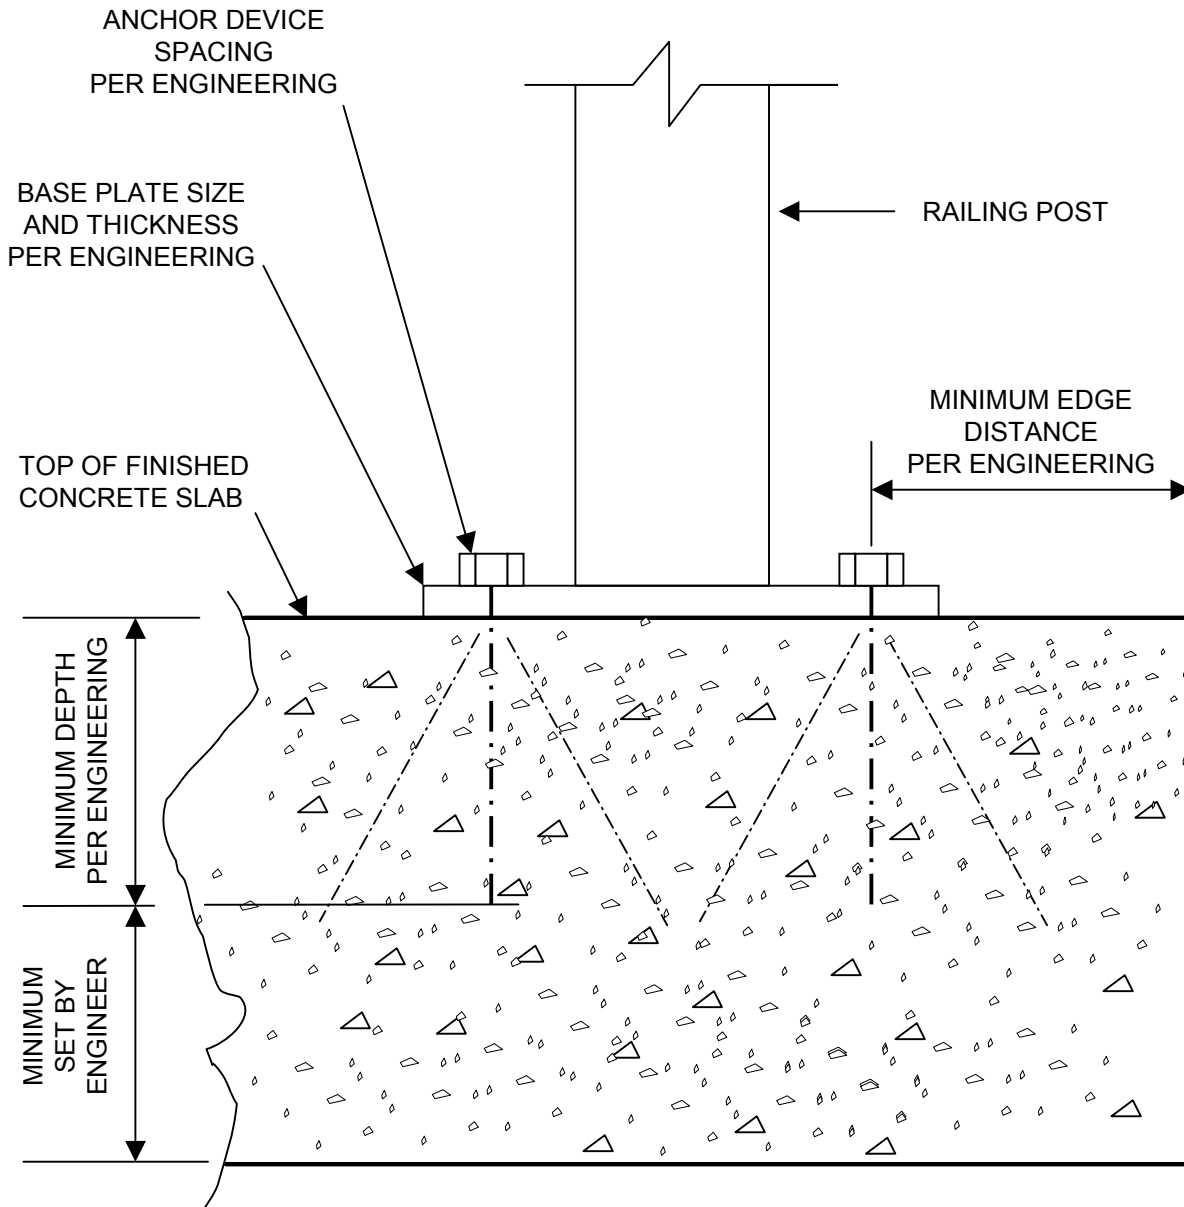

ATR TECHNOLOGIES, INC.

Manufacturers of
ALUMINUM TUBE RAILINGS
Typical Mount #5B (Concrete)

NOT TO SCALE

Copyright 2000, ATR Technologies, Inc.