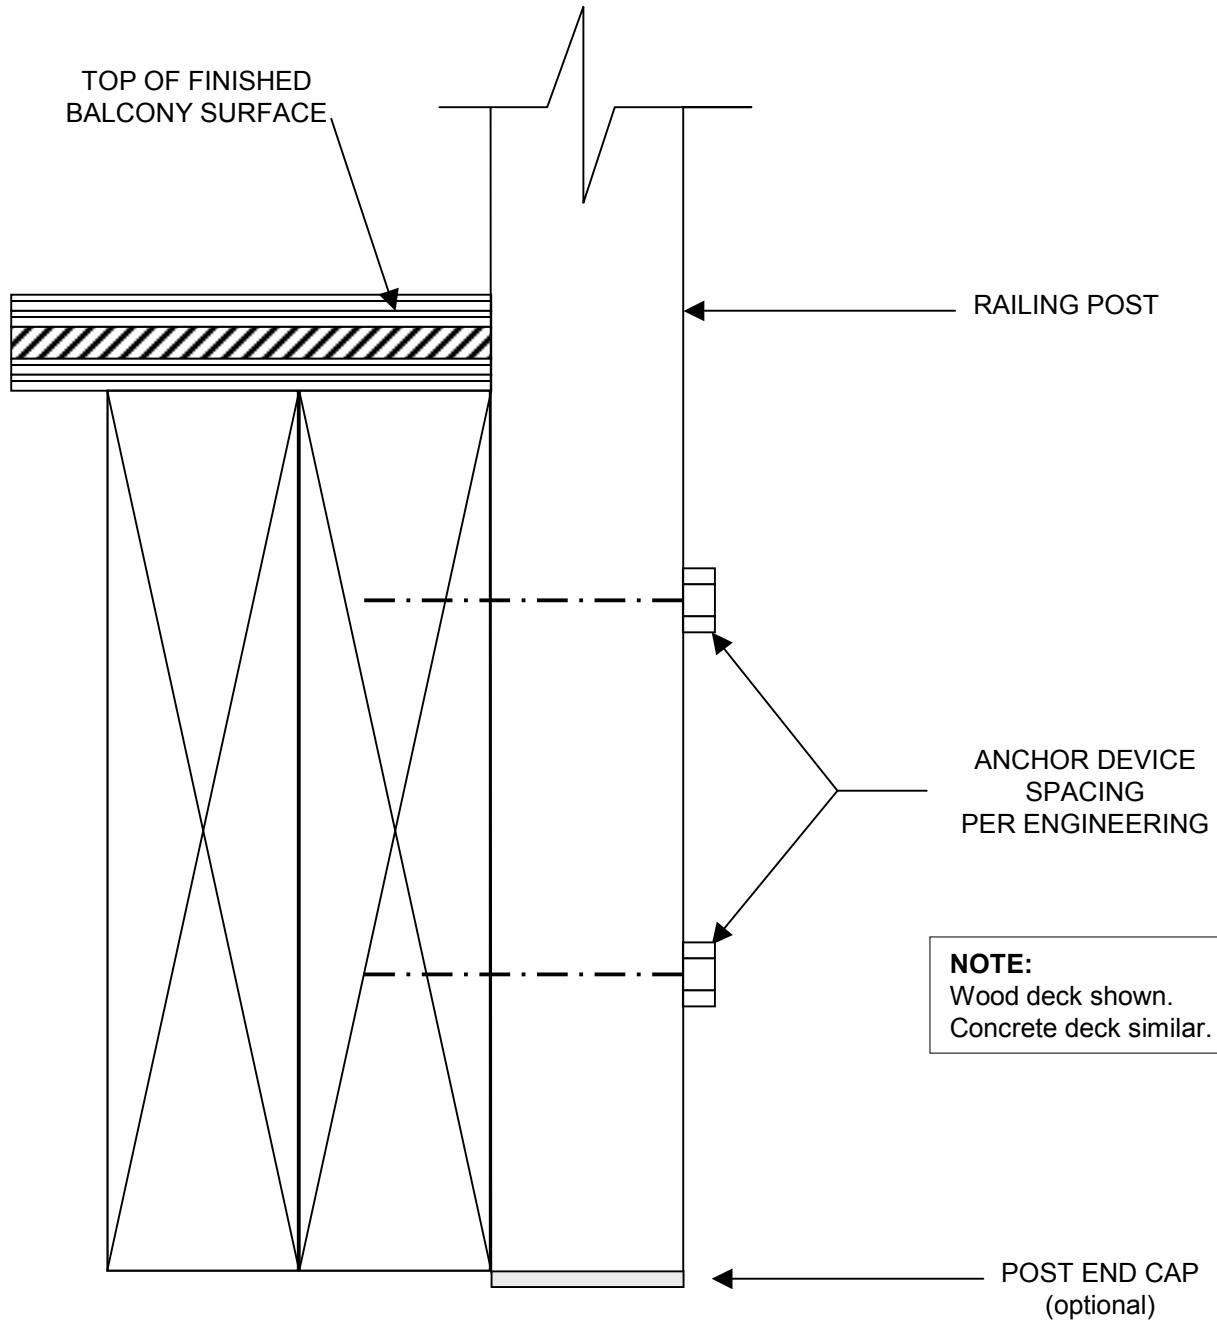

Manufacturers of
ALUMINUM TUBE RAILINGS
Typical Mount #5B (wood)

NOT TO SCALE

Copyright 2000, ATR Technologies, Inc.

ATR TECHNOLOGIES, INC.

Manufacturers of
ALUMINUM TUBE RAILINGS
Typical Mount #5C

NOT TO SCALE