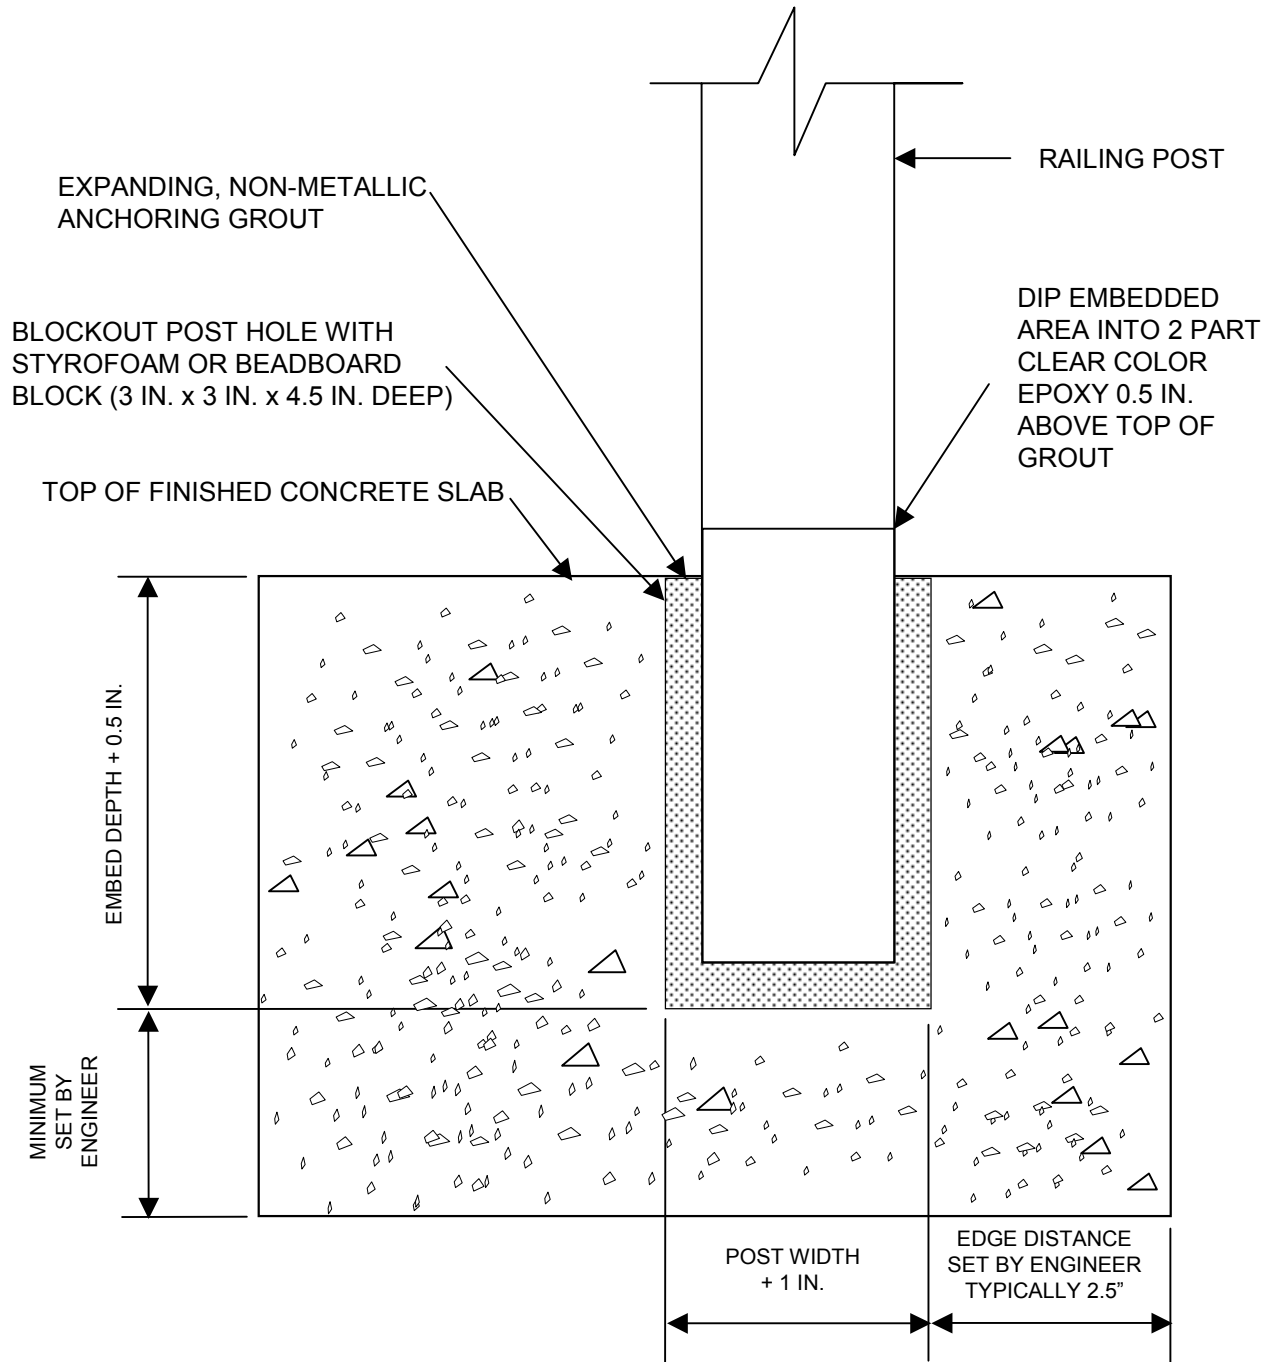

Manufacturers of
ALUMINUM TUBE RAILINGS
Typical Style #6E Section

NOT TO SCALE

Copyright 2000, ATR Technologies, Inc.

ATR TECHNOLOGIES, INC.

Manufacturers of
ALUMINUM TUBE RAILINGS
Typical Mount #5A

NOT TO SCALE