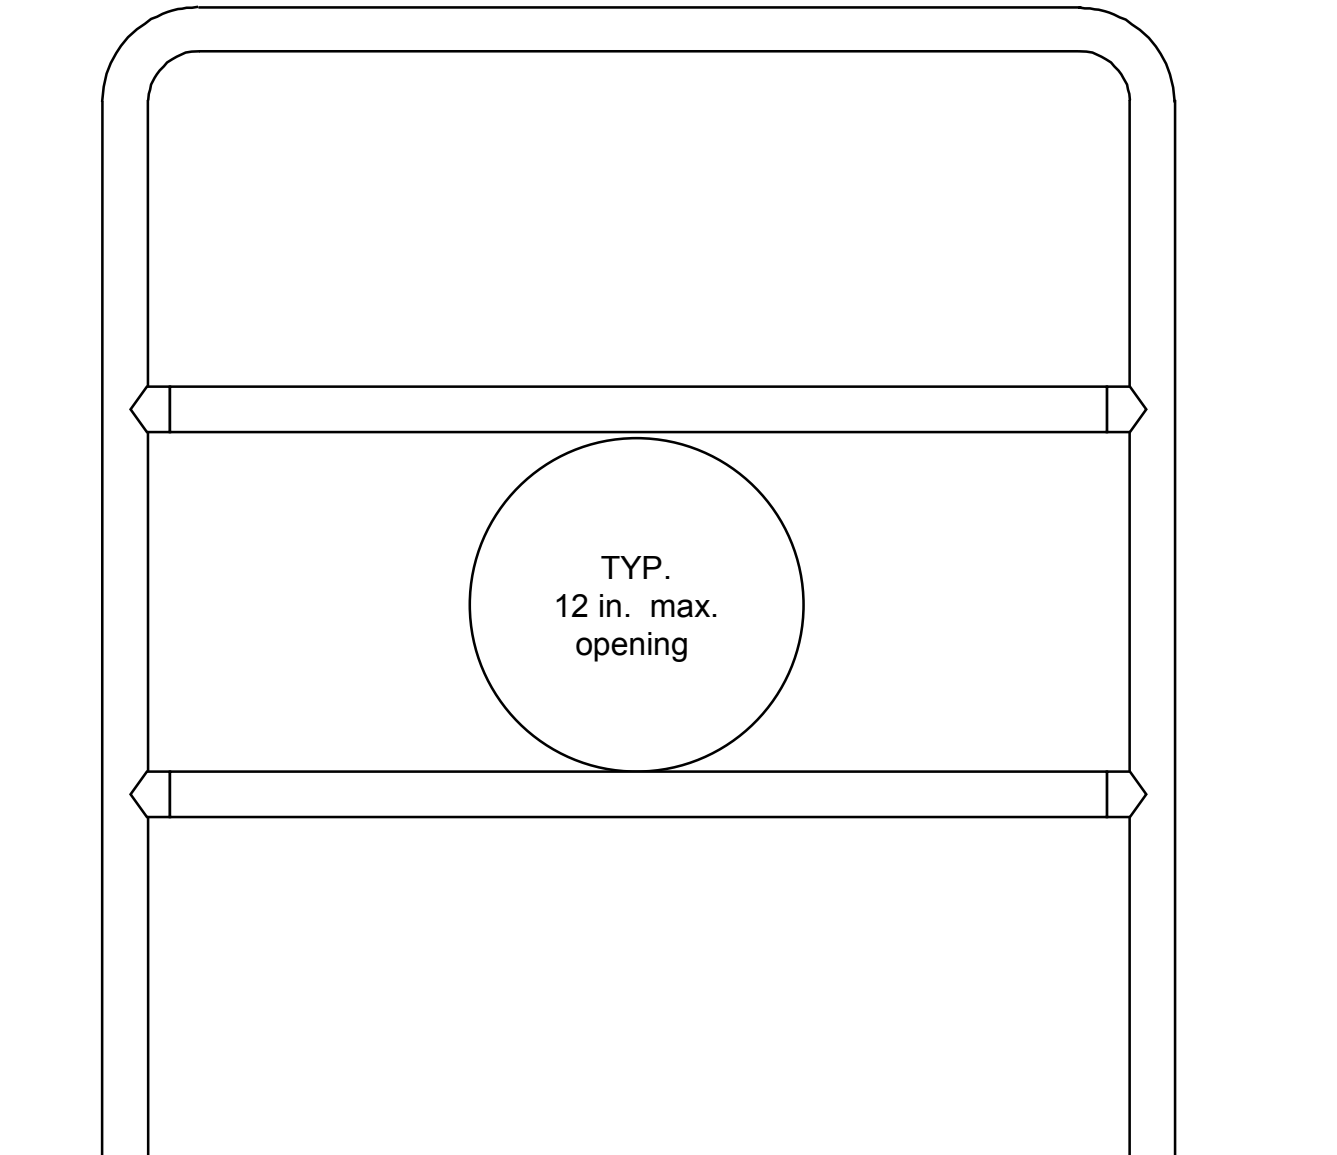

ATR TECHNOLOGIES, INC.

Manufacturers of
ALUMINUM TUBE RAILINGS
Style #6E

ATR TECHNOLOGIES, INC.

Manufacturers of
ALUMINUM TUBE RAILINGS
Style #6K

PARAPET WALL STRUCTURE

ATR TECHNOLOGIES, INC.

Manufacturers of
ALUMINUM TUBE RAILINGS
Style #6M