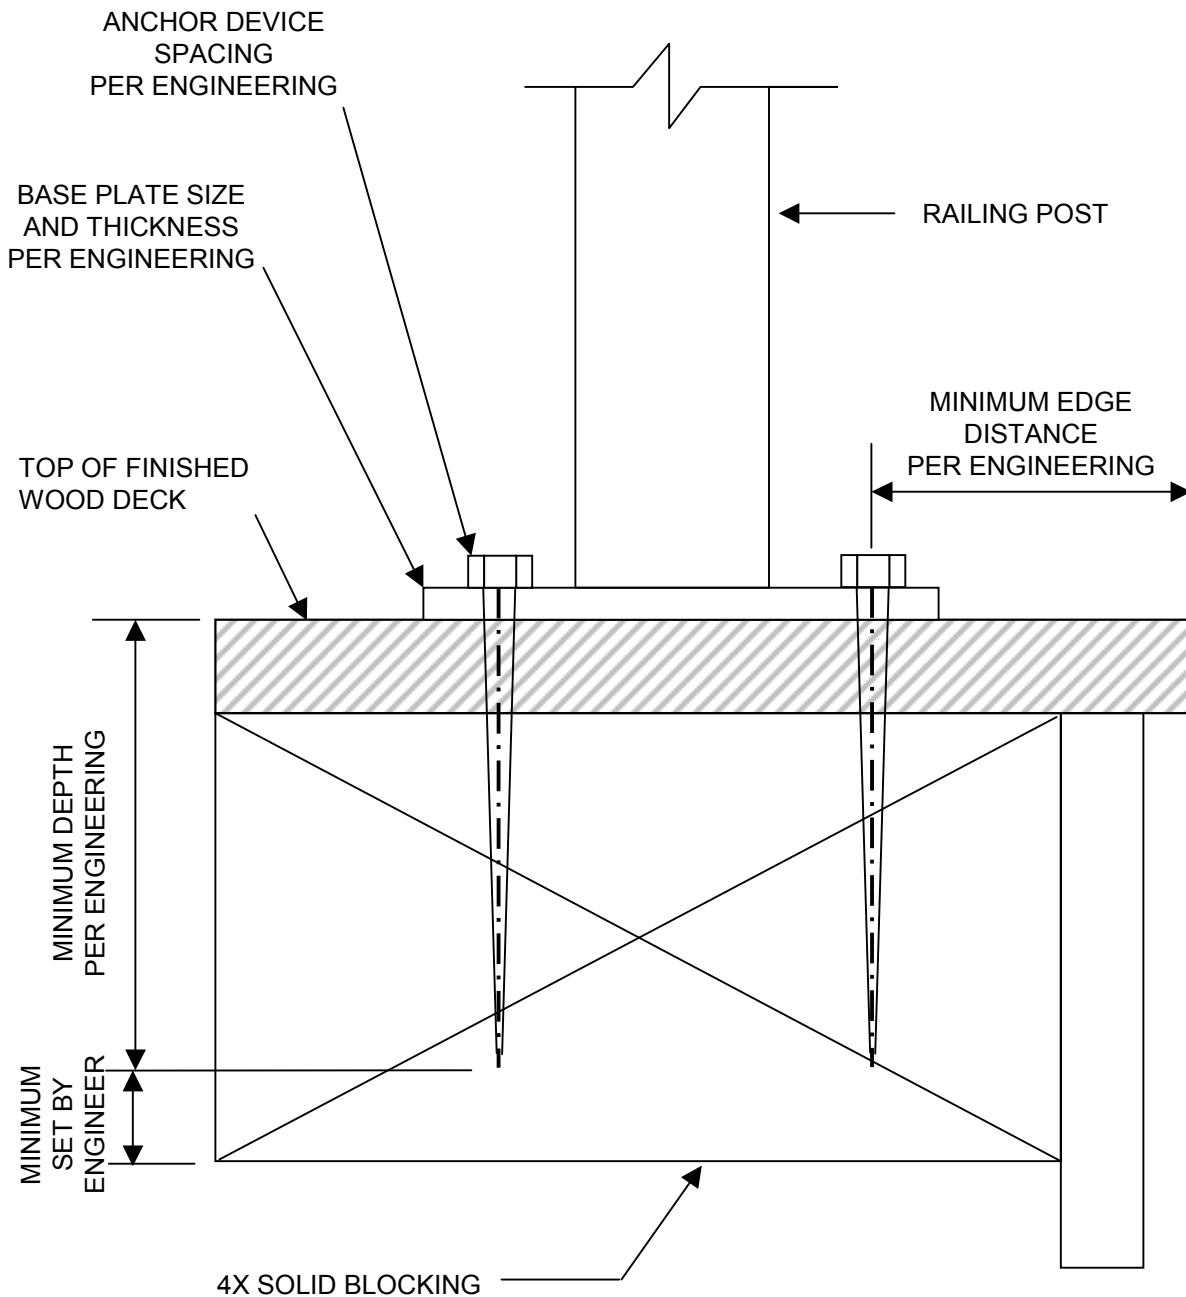

ATR TECHNOLOGIES, INC.

Manufacturers of
ALUMINUM TUBE RAILINGS
Typical Mount #5B (wood)

NOT TO SCALE

Copyright 2000, ATR Technologies, Inc.