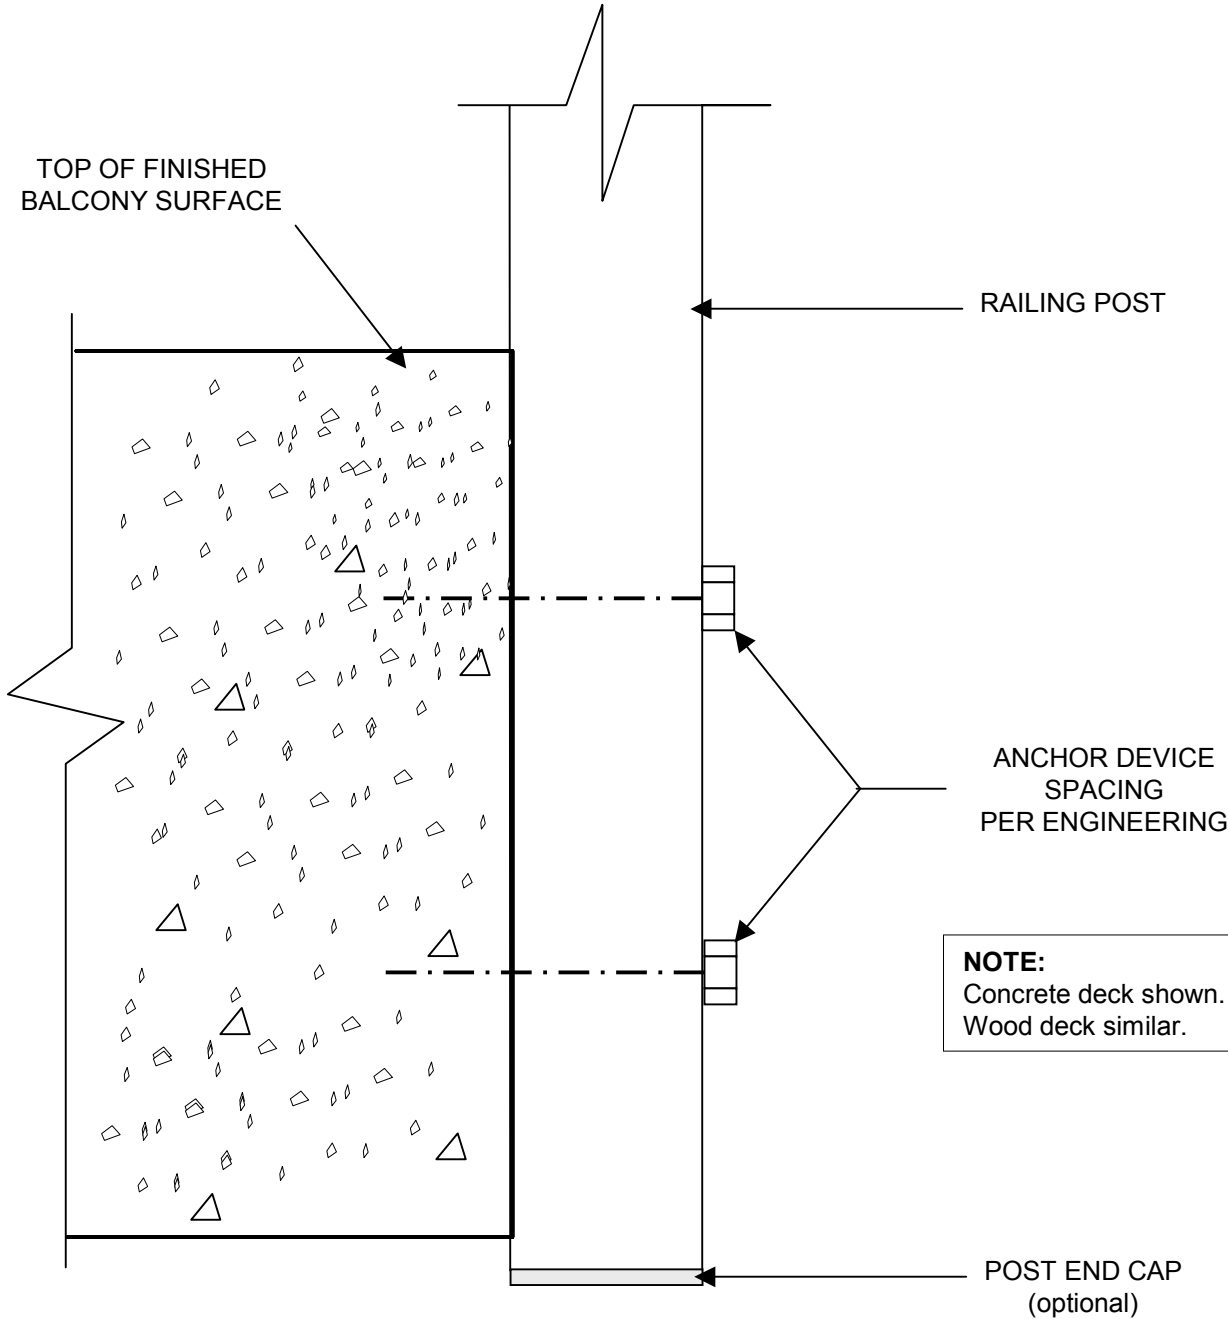

ATR TECHNOLOGIES, INC.

Manufacturers of
ALUMINUM TUBE RAILINGS

Typical Mount #5C

NOT TO SCALE

Copyright 2000, ATR Technologies, Inc.