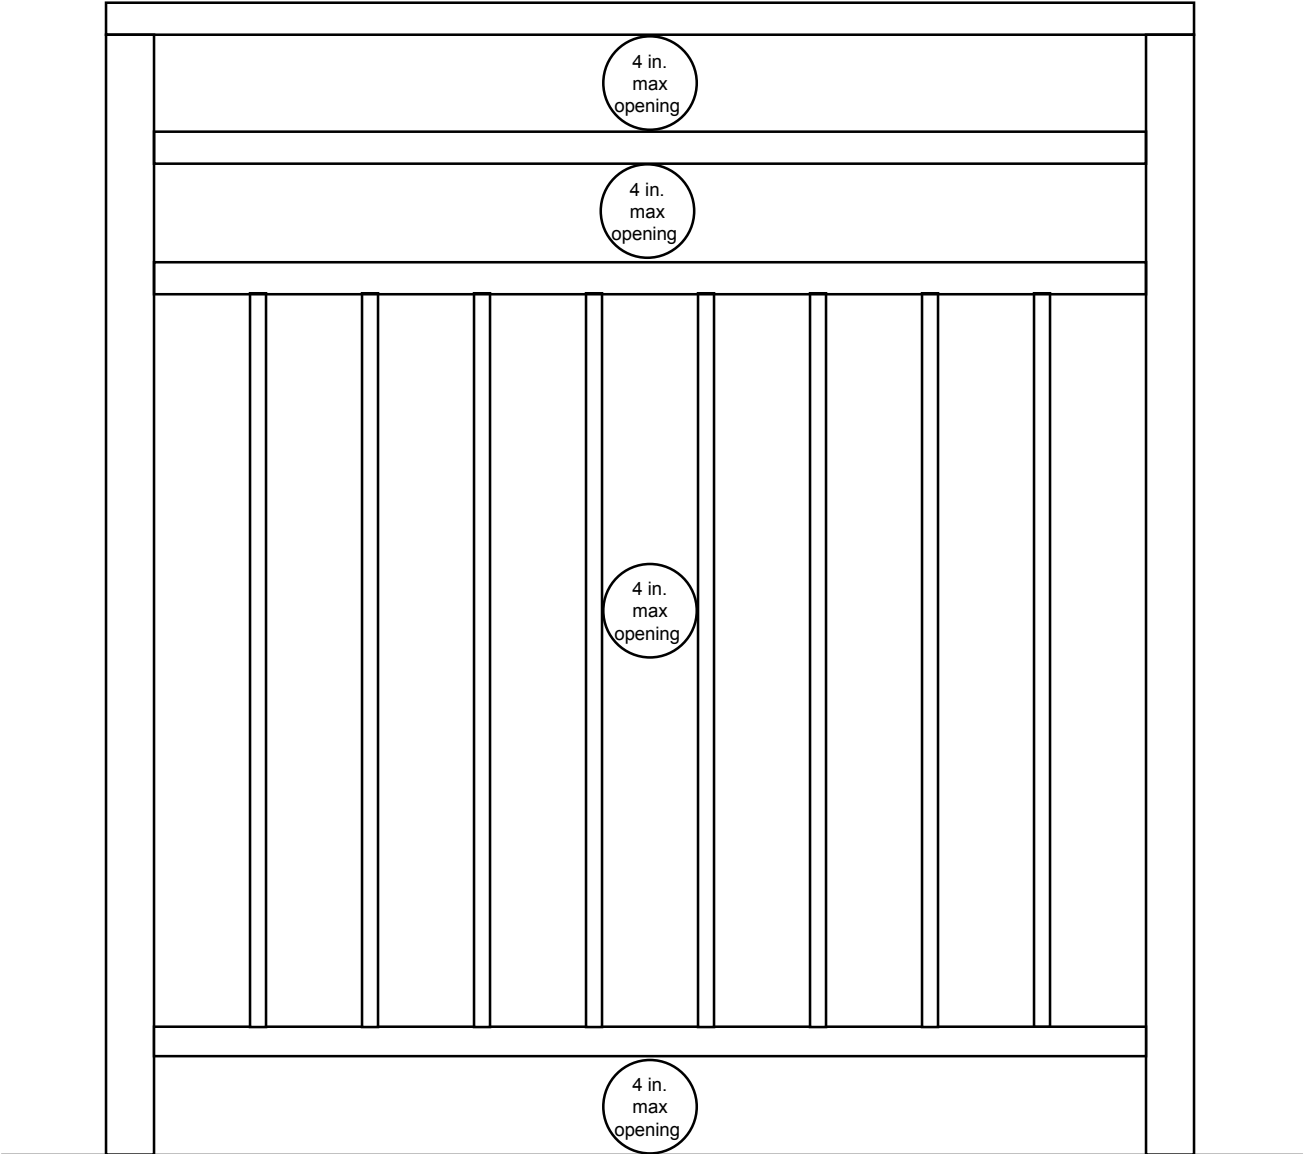

ATR TECHNOLOGIES, INC.

Manufacturers of
ALUMINUM TUBE RAILINGS
Style #6C