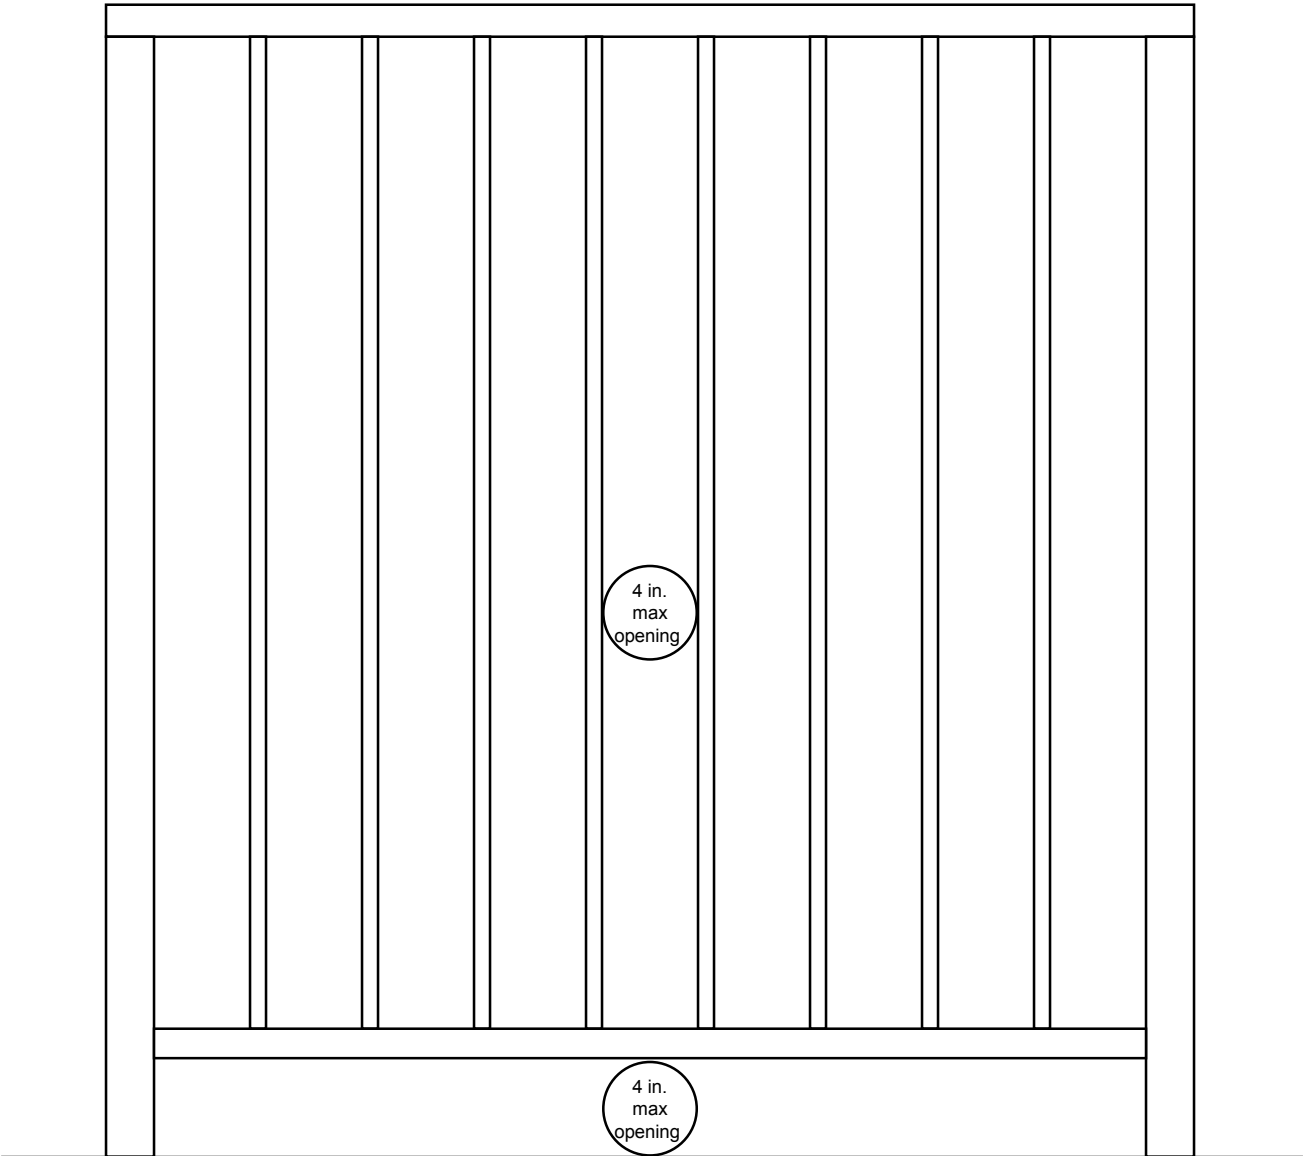

ATR TECHNOLOGIES, INC.

Manufacturers of
ALUMINUM TUBE RAILINGS
Style #6A

ATR TECHNOLOGIES, INC.

Manufacturers of
ALUMINUM TUBE RAILINGS
Style #6B

ATR TECHNOLOGIES, INC.

Manufacturers of
ALUMINUM TUBE RAILINGS