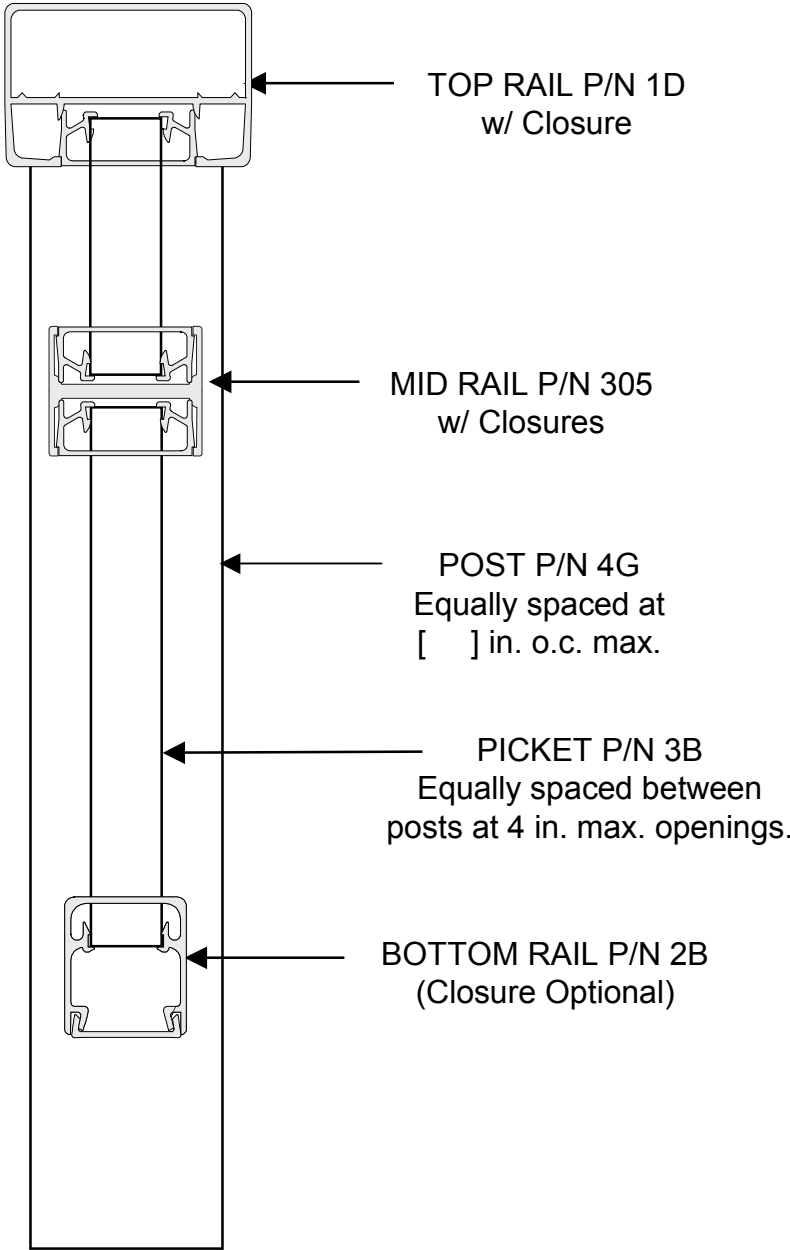

ATR TECHNOLOGIES, INC.

Manufacturers of
ALUMINUM TUBE RAILINGS
Typical Style #6B Section (#6C Similar)

NOT TO SCALE

Copyright 2000, ATR Technologies, Inc.

ATR TECHNOLOGIES, INC.

Manufacturers of
ALUMINUM TUBE RAILINGS
Typical Style #6B-1 Section