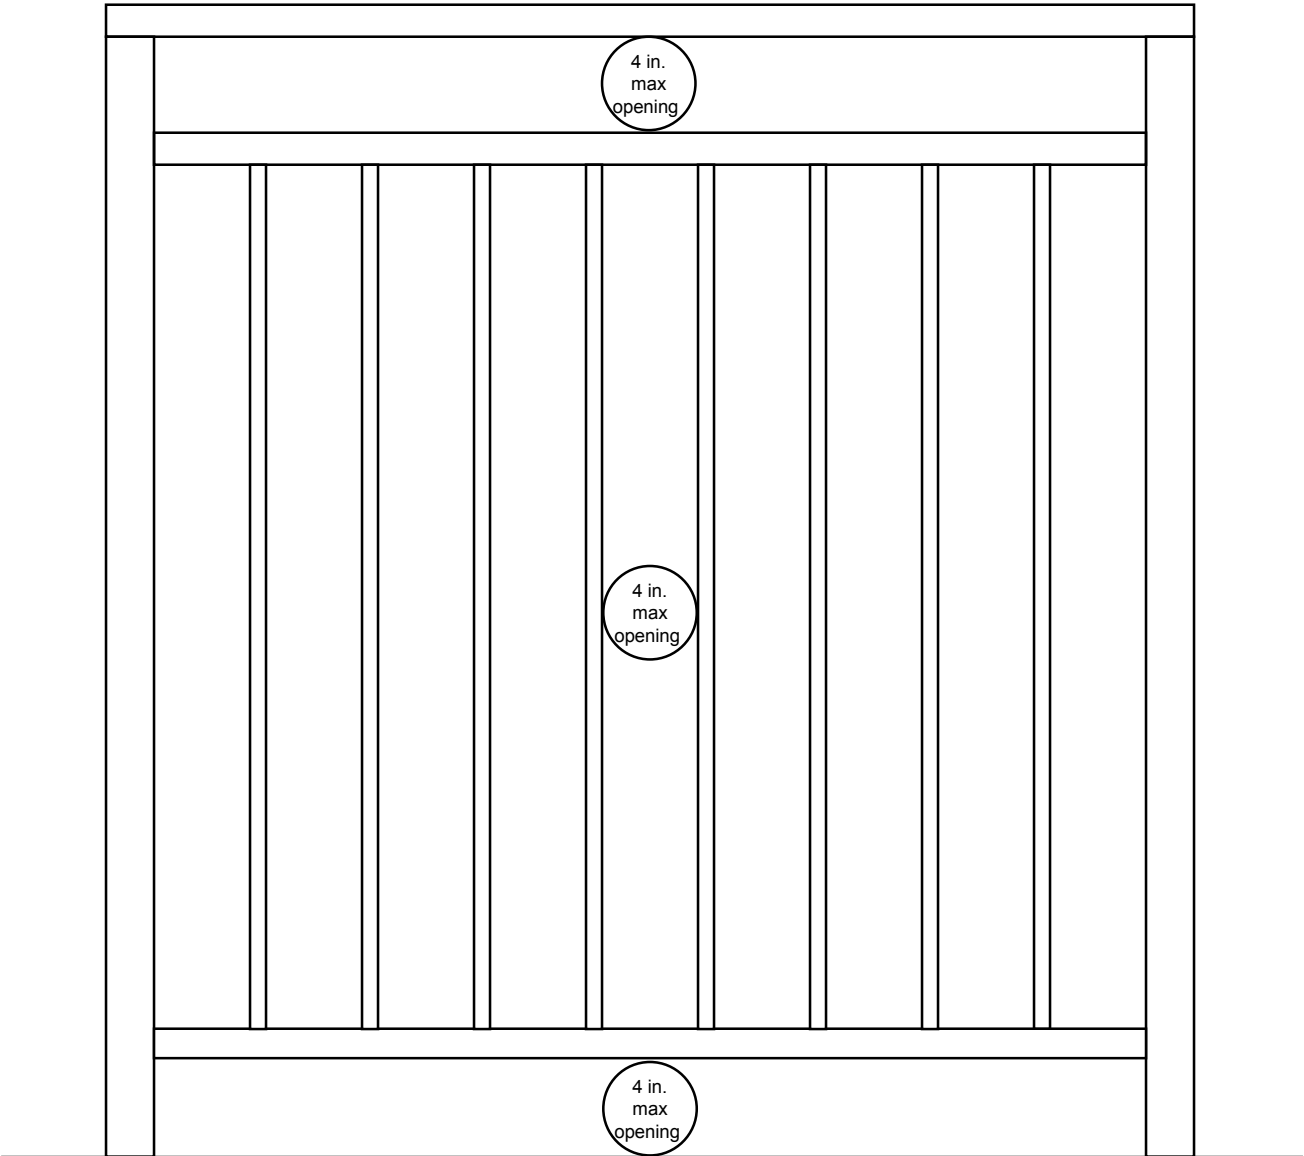

ATR TECHNOLOGIES, INC.

Manufacturers of
ALUMINUM TUBE RAILINGS
Style #6A

ATR TECHNOLOGIES, INC.

Manufacturers of
ALUMINUM TUBE RAILINGS
Style #6B

ATR TECHNOLOGIES, INC.

Manufacturers of
ALUMINUM TUBE RAILINGS