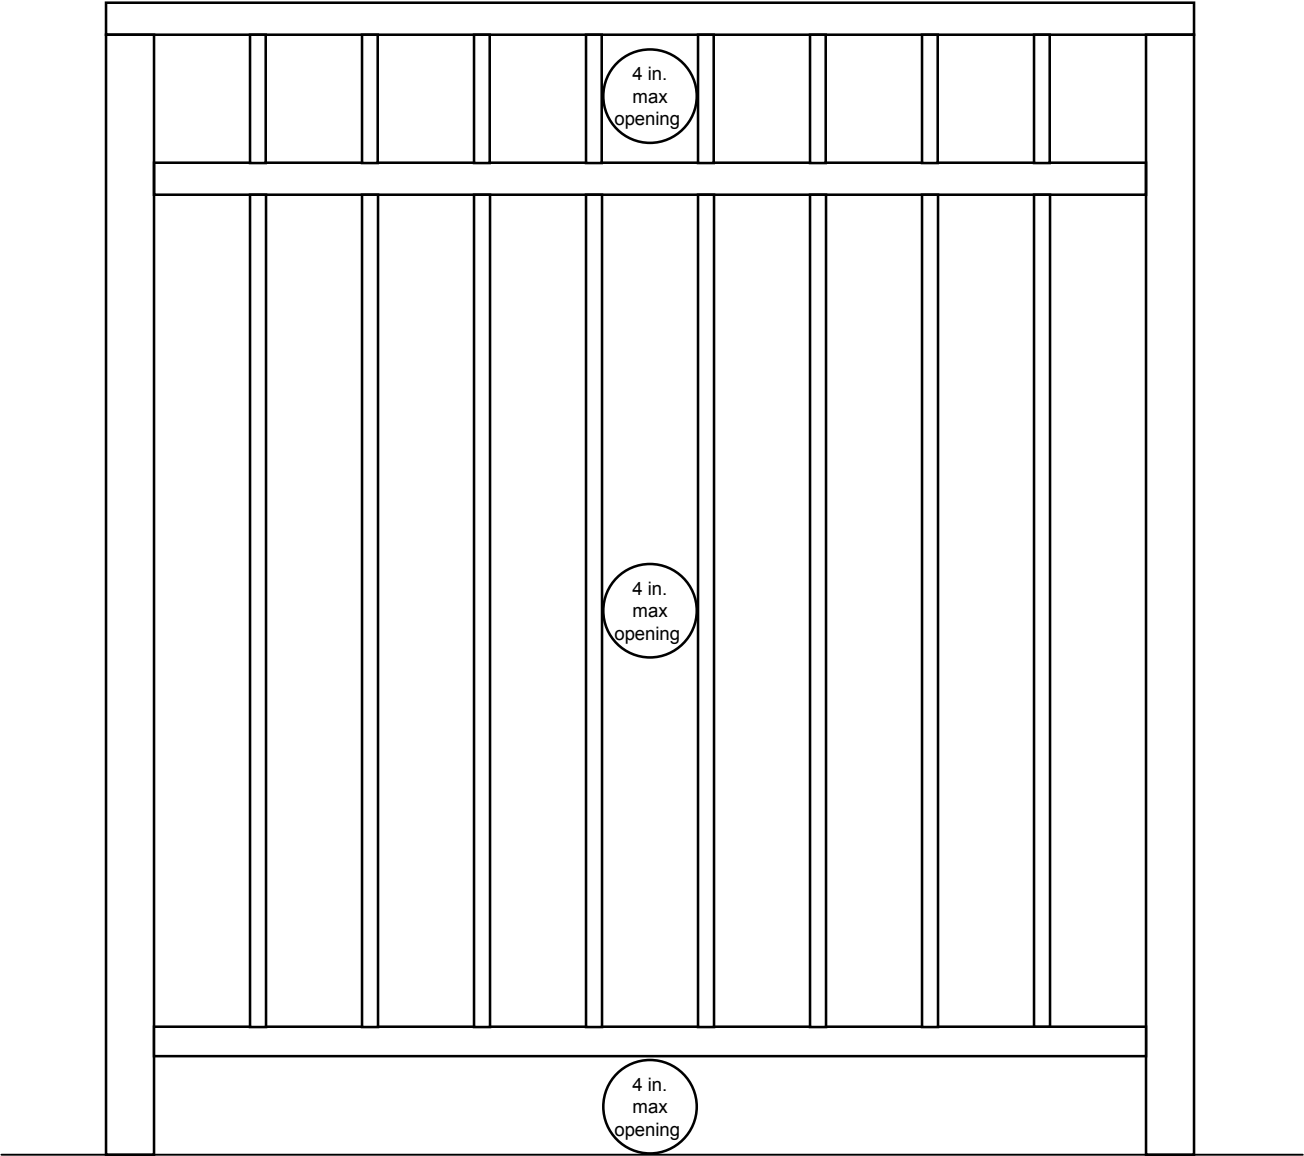

ATR TECHNOLOGIES, INC.

Manufacturers of
ALUMINUM TUBE RAILINGS

Style #6B-1